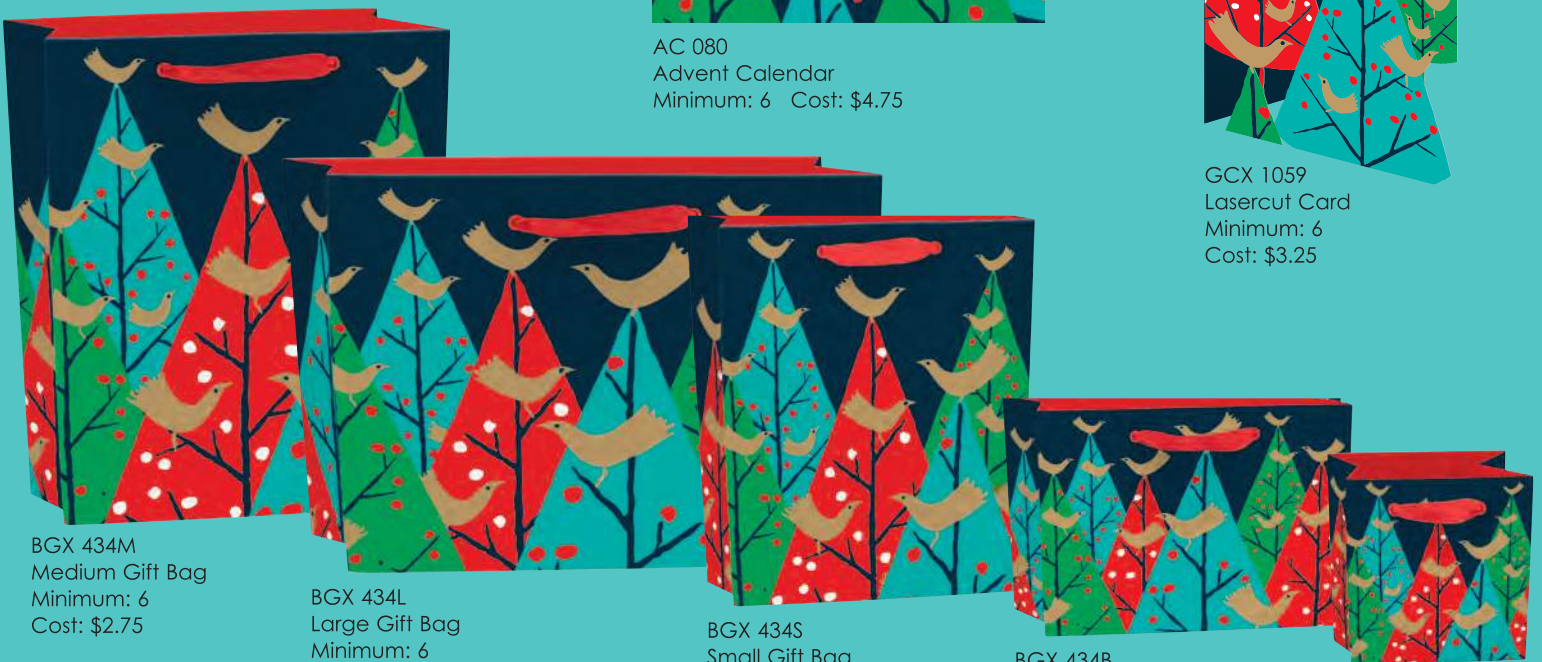

BGX 434M
Medium Gift Bag
Minimum: 6
Cost: $2.75

BGX 434L
Large Gift Bag
Minimum: 6
Cost: $3.00

BGX 434S
Small Gift Bag
Minimum: 6
Cost: $2.60

BGX 434B
Small Landscape Gift Bag
Minimum: 6
Cost: $2.45

BGX 434MINI
Mini Gift Bag
Minimum: 6
Cost: $2.40