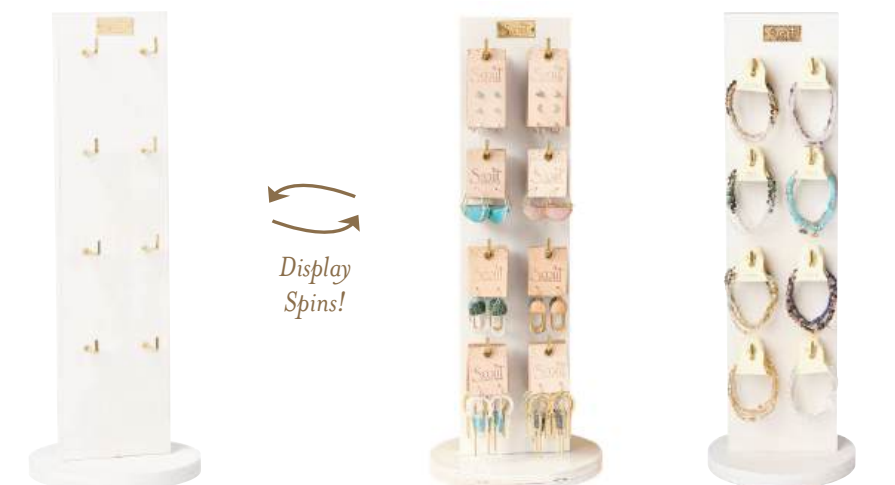

32 clear pegs included with display.

Every display purchase includes one free piece of product to offset cost and be used as a tester.