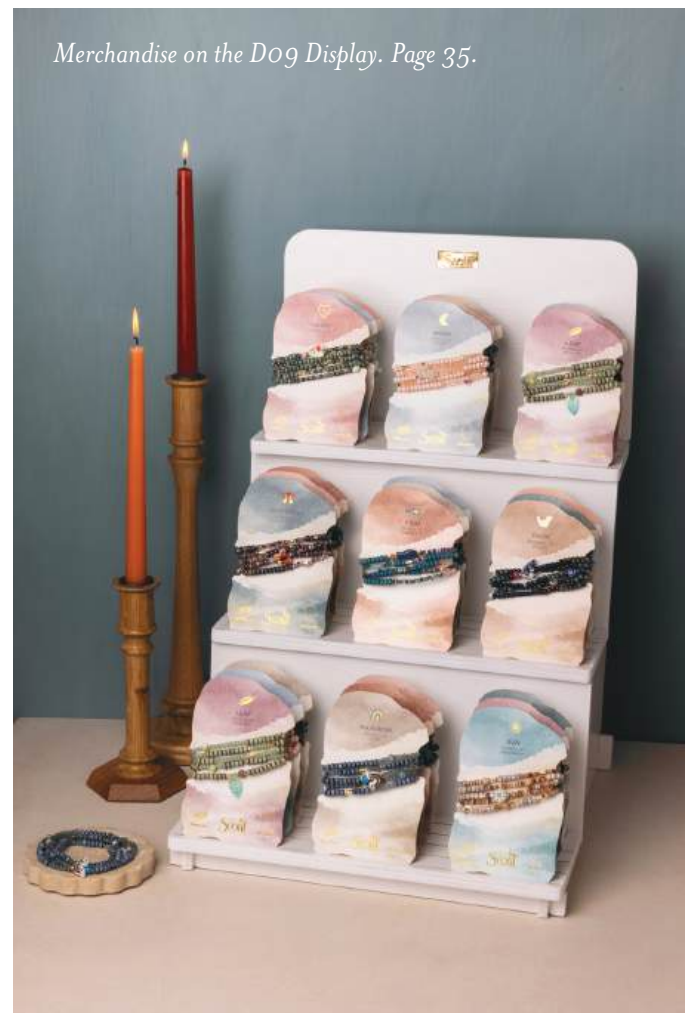

CW006 Love/Heart/Gold

Wrap,  
Stack  
& Layer

Ceramic Bead Wrap Prepack #CWPACK

- 9 designs, 2 each = 18 pieces.
- Colorways can be ordered individually, minimum 2.

We recommend that you purchase displays D01WHT or D09 with the prepack. See displays on pages 32-37.