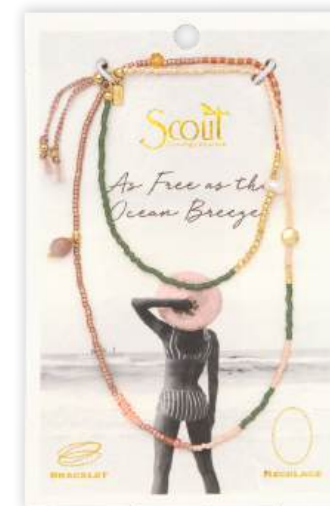

XW003 Healing/Tourmaline/Gold

TEARDROP STONE WRAP

- Top 8 selling skus
- SB005 Amazonite/Howlite/Gold
- SB006 Rose Quartz/Labradorite/Gold
- SB003 Aqua Terra/Sunstone/Silver
- SB002 Rhodonite/Pyrite/Silver
- SB004 Labradorite/Fuchsia/Gold
- SB007 African Turquoise/Watermelon/Gold
- SB001 Blue Howlite/Sunstone/Gold
- SB010 Pyrite/Fuchsia/Gold

OMBRE STONE WRAP

- Top 6 selling skus
- SM004 Daybreak/Gold
- SM002 Sunset/Gold
- SM006 Sky/Silver
- SM005 Sunrise/Silver
- SM001 Twilight/Gold
- SM003 Midnight/Gold

MIXED MEDIA WRAP

- Top 8 selling skus
- XW003 Healing/Tourmaline/Gold
- XW004 Transformation/ African Turquoise/Gold
- XW008 Protection/Amethyst/Gold/Silver
- XW006 Courage/Amazonite/Silver
- XW005 Magic/Labradorite/Gold
- XW007 Tranquility/Turquoise/Gold
- XW001 Hope/Aquamarine/Silver
- XW002 Love/Rhodochrosite/Gold