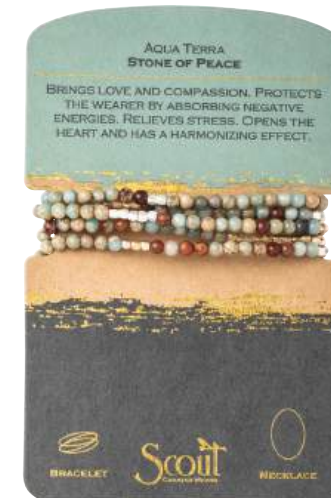

TRIED & TRUE | WRAPS

TOP SELLING COLORWAYS

SW030 Aqua Terra/Gold & Silver