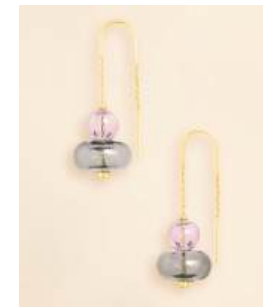

RG002 Drop Earrings/Pink/  
Gold

RG003 Organic Threader/  
Teal/Gold

RG004 Organic Threader/  
Smoke/Gold

RG005 Stacked Threader/  
Lavender/Smoke/Gold

RG006 Stacked Threader/  
Teal/Blue/Gold

RG007 Hoop/Topaz/Gold