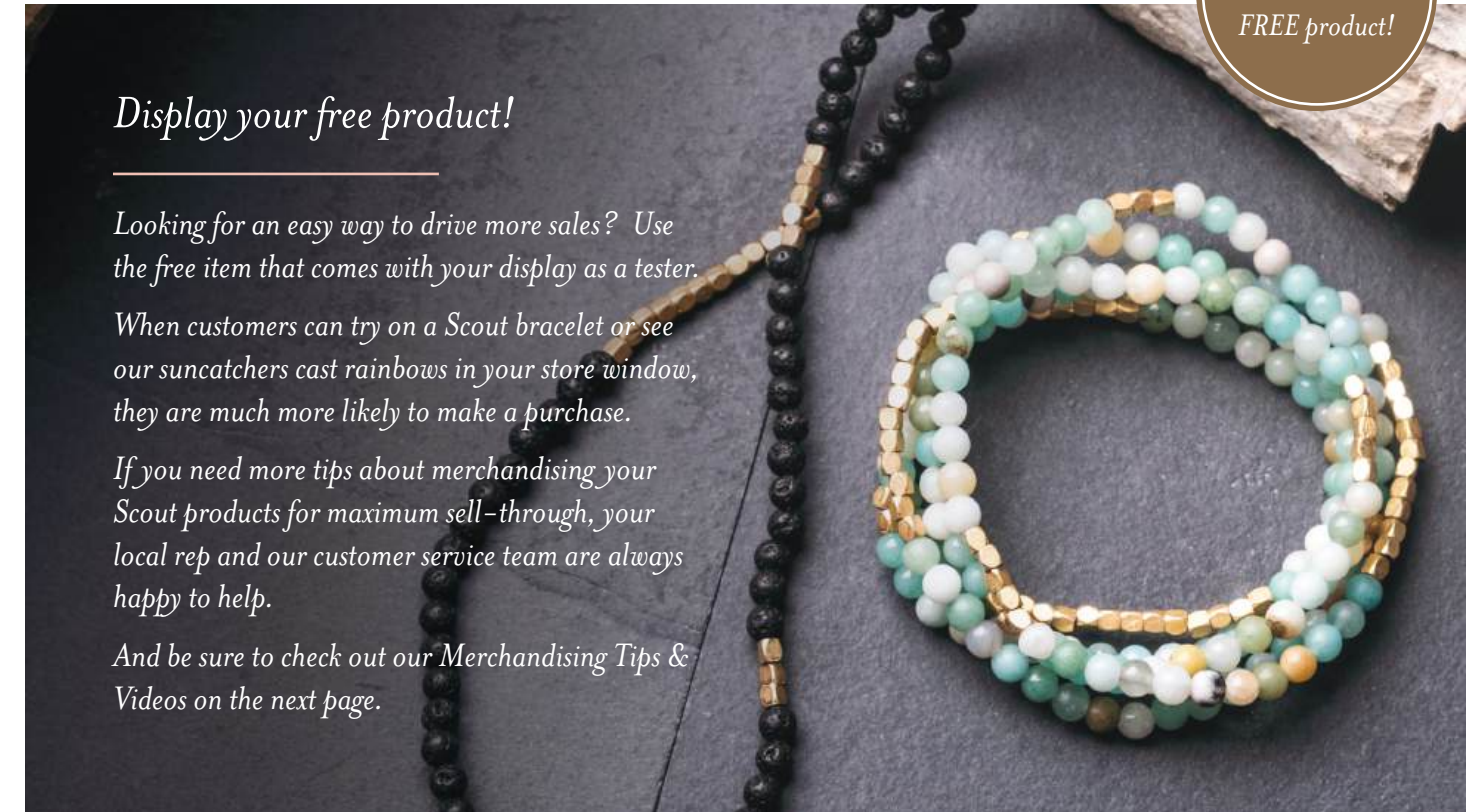

DISPLAYS

All displays come with one FREE product!

POP Tented Table Signs

HMPOP - Hidden Message Bracelet POP Tented Table Sign

Add sku HMPOP to your order for an additional free sign.

Each Hidden Message Bracelet order includes a 4" x 6" POP Tented Table Sign.